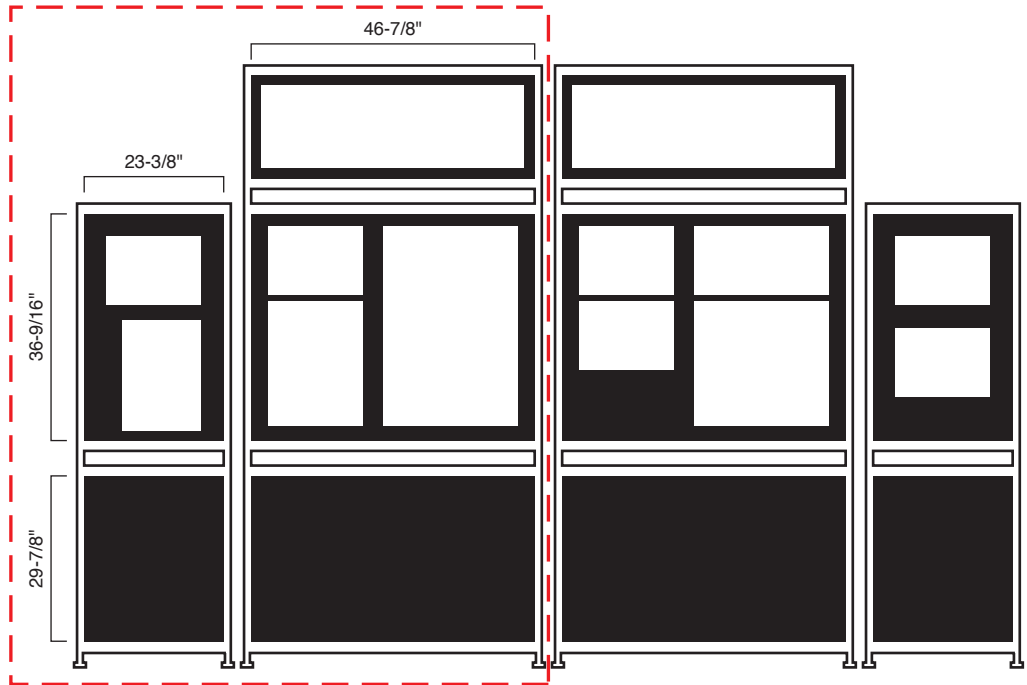

Poster Session Panel Layout

Front View

Header Panels
(suitable for titles
and logos)

Central Panels
(effective exhibit
area)

Base Panels
(Below table
height and not
suitable for
exhibit materials)

Dashed lines denote show half panel.
Effective display area approximately six
feet wide by three feet high with a space
approximately 16 inches by six feet for
titles, headings or logos.

Top View

Displays
(Back to Back)